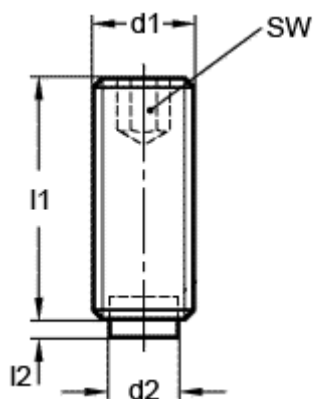

Article number: 209306021

Description: E+G Grub screw, st. steel
GN 913.5-M4-16-MS

Measures

d1 = M4

d2 = 2.5

l1 = 16

l2 = 0.5

SW = 2.0